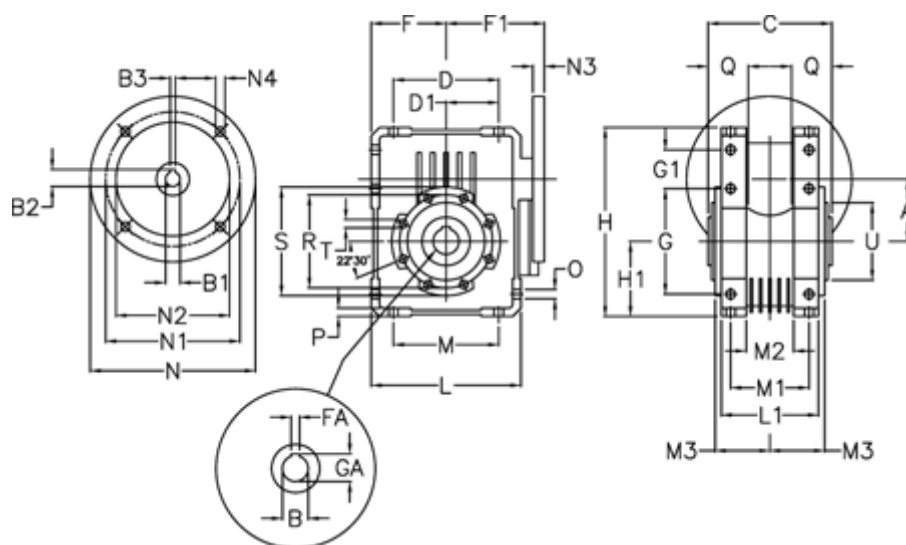

Article number: 392208603074136

Description: Worm Gear with Torque Limiter
W86 L2-U-30-P100 B14

Measures

A = 86.9	F = 100	L = 200	N2 = 110	T = M10x18
B = 35	F1 = 136	L1 = 125	N3 = 10	U = 110
B1 E7 = 28	FA = 10	M = 144	N4 = 8.5	
B2 = 31.3	G = 144	M1 = 101	O = 11.5	
B3 H9 = 8	G1 = 45.5	M2 = 57	P = 11	
C = 140	GA = 38.3	M3 = 64.5	Q = 45	
D = 144	H = 245.5	N = 160	R = 130	
D1 = 72	H1 = 100	N1 = 130	S = 150	